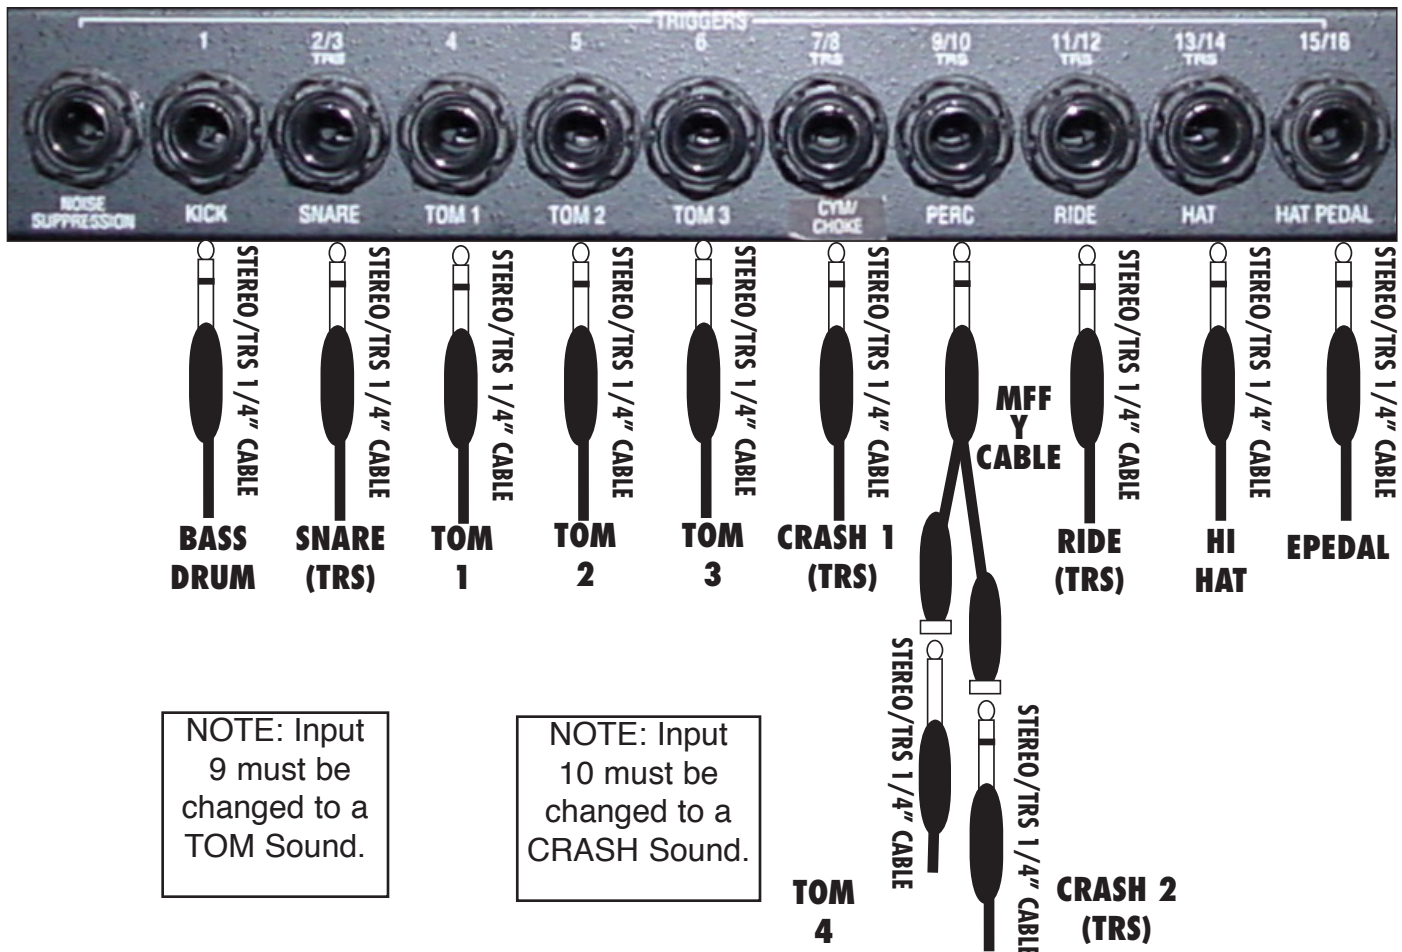

ALESIS DMPRO SET-UP/HART DYNAMICS 5PC SETS

This set-up is used for Hart Dynamics Studio Master, Studio Master 5.3, Custom A, MegaPro and Hart Pro 5.3 Drumsets.

ALESIS DMPRO SET-UP/HART DYNAMICS 6PC SETS

This set-up is used for Hart Dynamics Studio Master 6.4, Custom B, GigaPro and Hart Pro 6.4 Drumsets.

NOTE: Input 9 must be changed to a TOM Sound.

NOTE: Input 10 must be changed to a CRASH Sound.