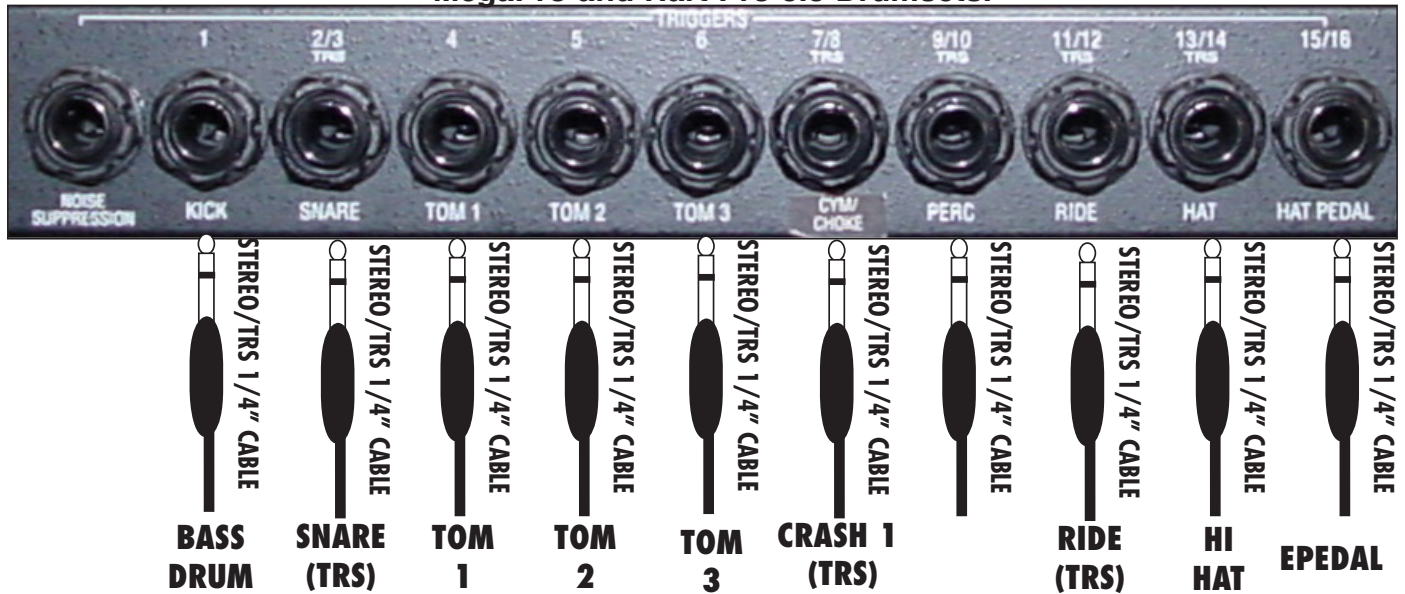

ALESIS DMPRO SET-UP/HART DYNAMICS 5PC SETS

This set-up is used for Hart Dynamics Studio Master, Studio Master 5.3, Custom A, MegaPro and Hart Pro 5.3 Drumsets.

ALESIS DMPRO SET-UP/HART DYNAMICS 6PC SETS

This set-up is used for Hart Dynamics Studio Master 6.4, Custom B, GigaPro and Hart Pro 6.4 Drumsets.