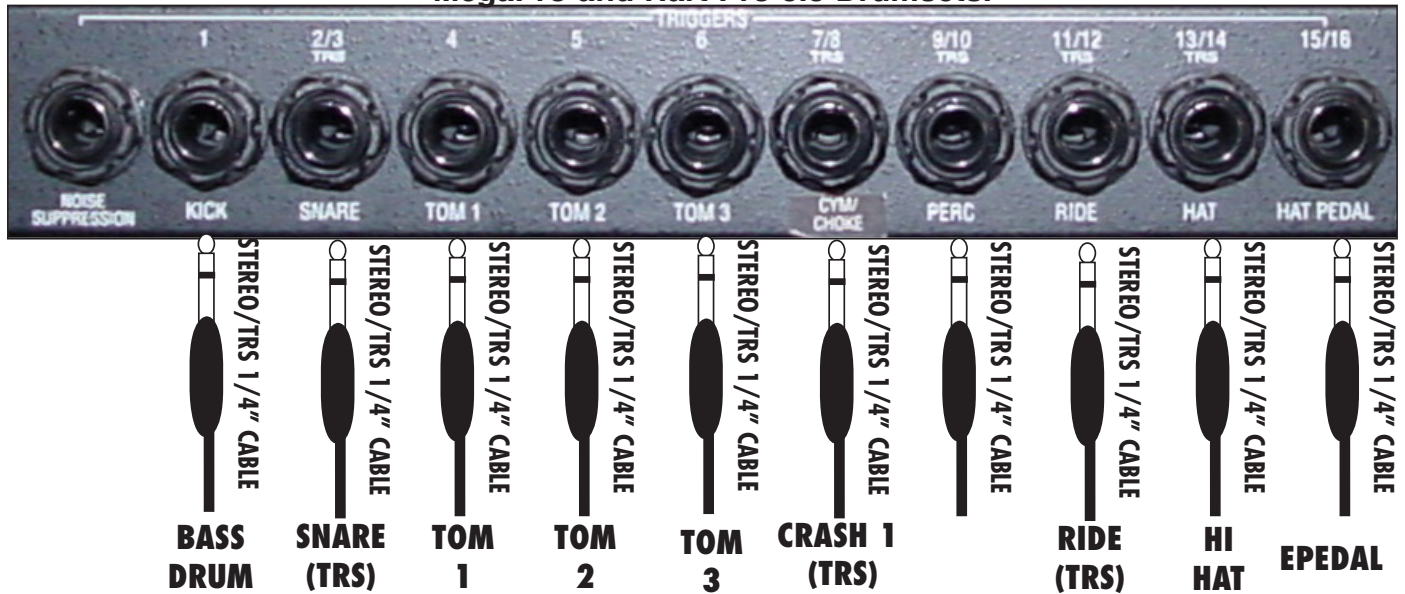

ALESIS DMPRO SET-UP/HART DYNAMICS 5PC SETS

This set-up is used for Hart Dynamics Studio Master, Studio Master 5.3, Custom A, MegaPro and Hart Pro 5.3 Drumsets.

ALESIS DMPRO SET-UP/HART DYNAMICS 6PC SETS

This set-up is used for Hart Dynamics Studio Master 6.4, Custom B, GigaPro and Hart Pro 6.4 Drumsets.

NOTE: Input 9 must be changed to a TOM Sound.

NOTE: Input 10 must be changed to a CRASH Sound.